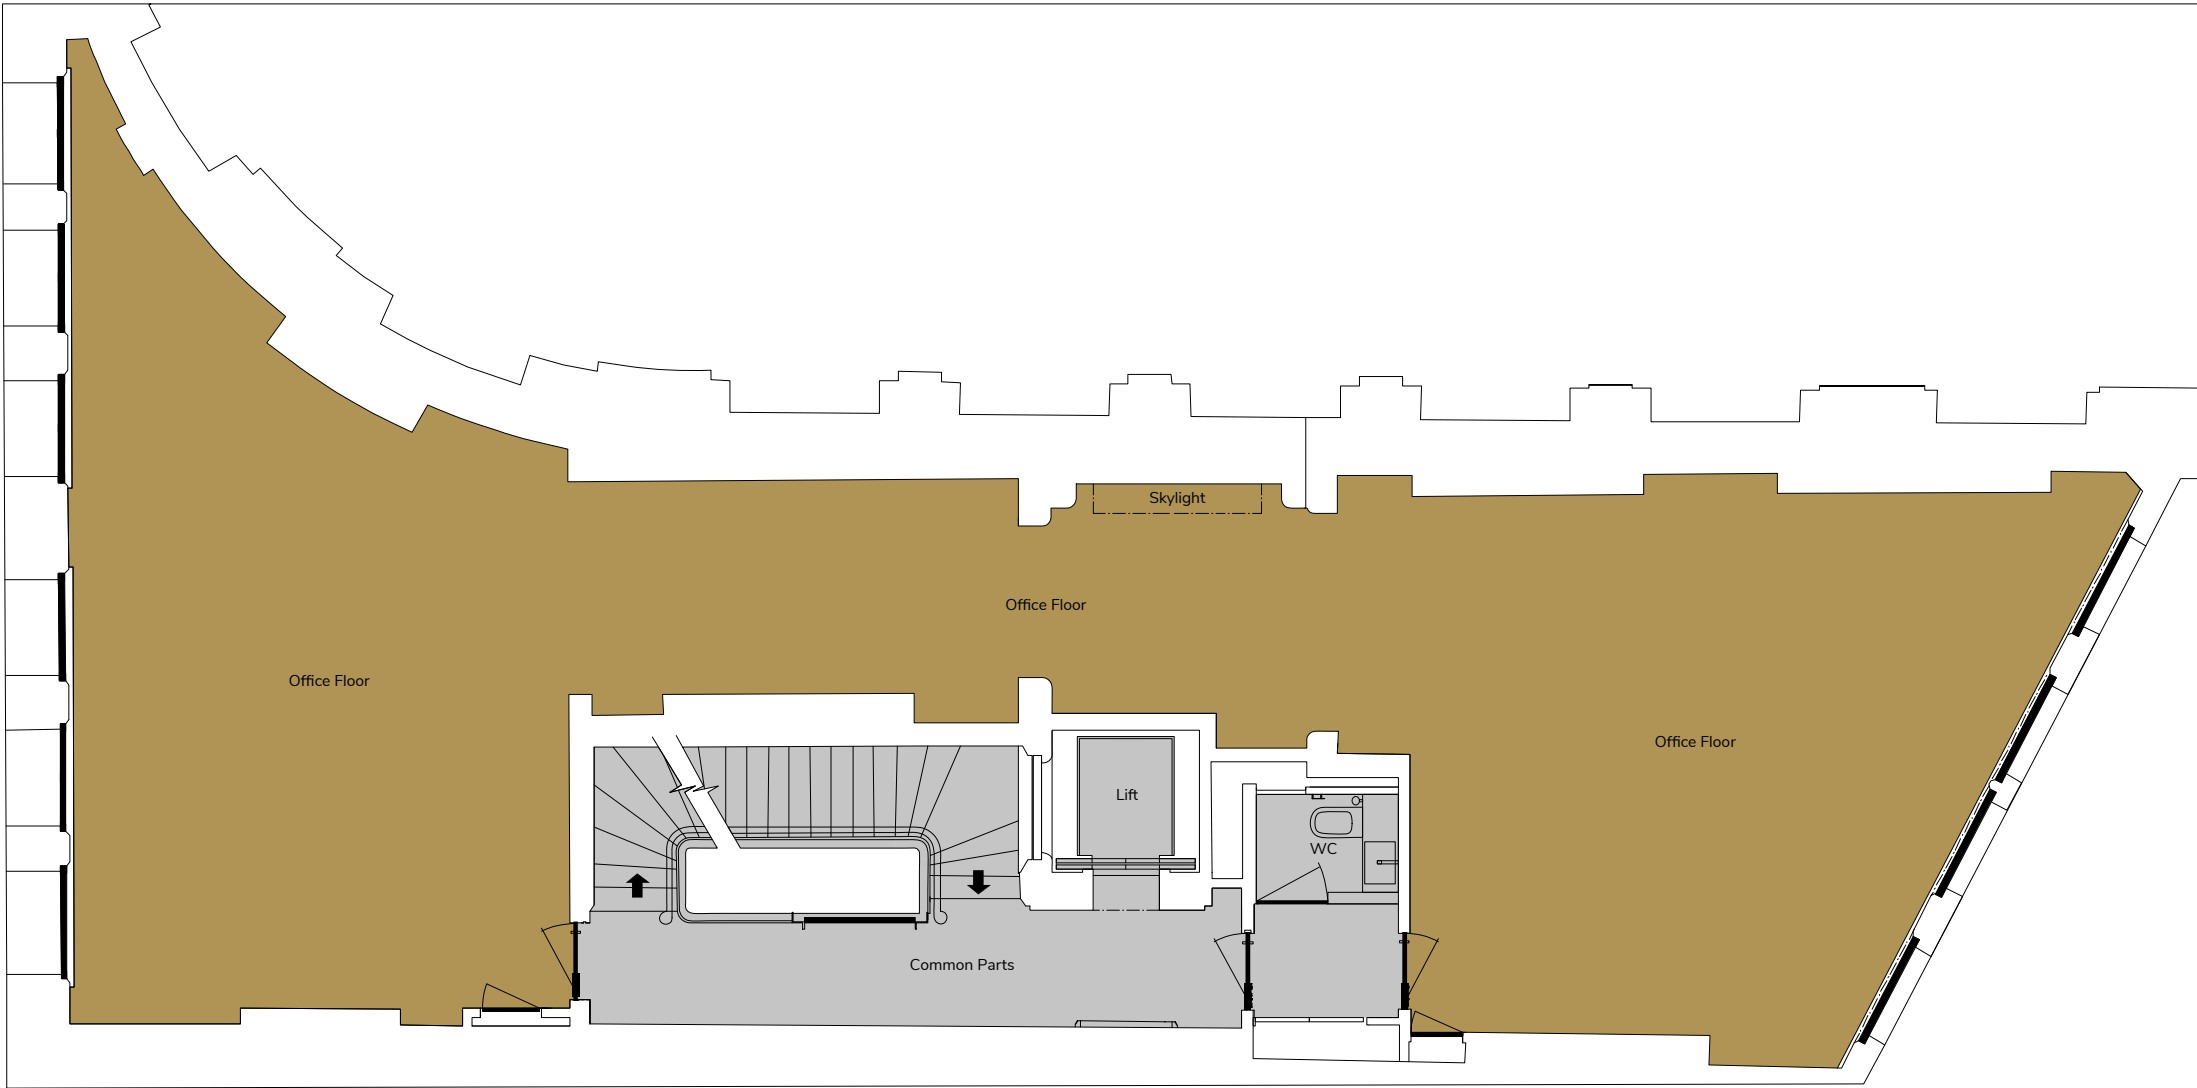

FOURTH FLOOR
705 SQ FT / 65.5 SQ M

THIRD FLOOR
942 SQ FT / 87.5 SQ M

SECOND FLOOR
1,325 SQ FT / 123.1 SQ M

FIRST FLOOR
688 SQ FT / 63.9 SQ M

GROUND FLOOR

RECEPTION

LOWER GROUND FLOOR
SHOWERS & CYCLE STORAGE